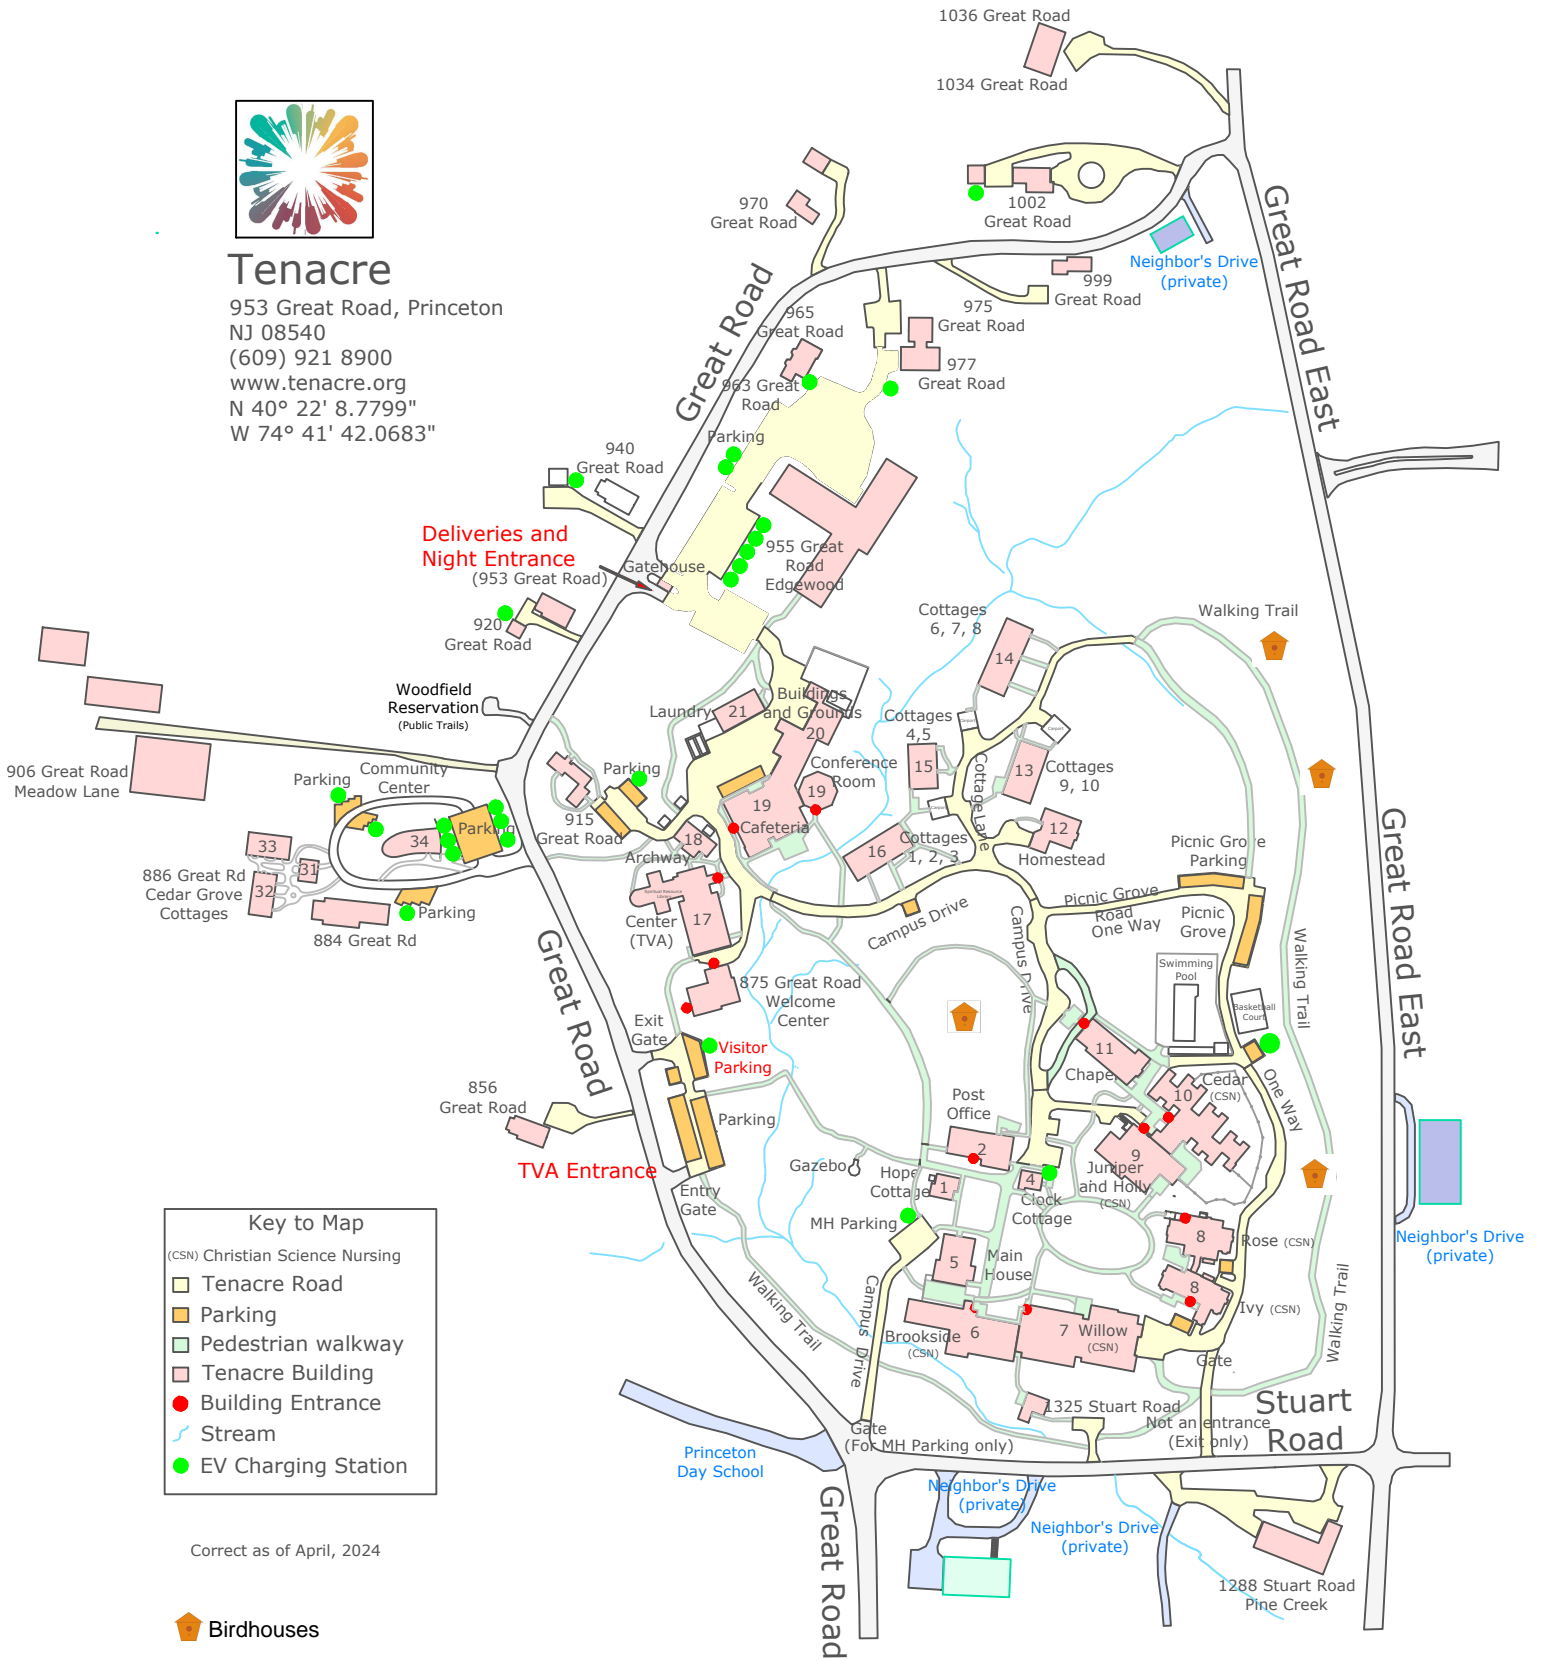

# Tenacre

953 Great Road, Princeton  
NJ 08540  
(609) 921 8900  
www.tenacre.org  
N 40° 22' 8.7799"  
W 74° 41' 42.0683"

Key to Map	
(CSN)	Christian Science Nursing
	Tenacre Road
	Parking
	Pedestrian walkway
	Tenacre Building
	Building Entrance
	Stream
	EV Charging Station

Correct as of April, 2024

Birdhouses